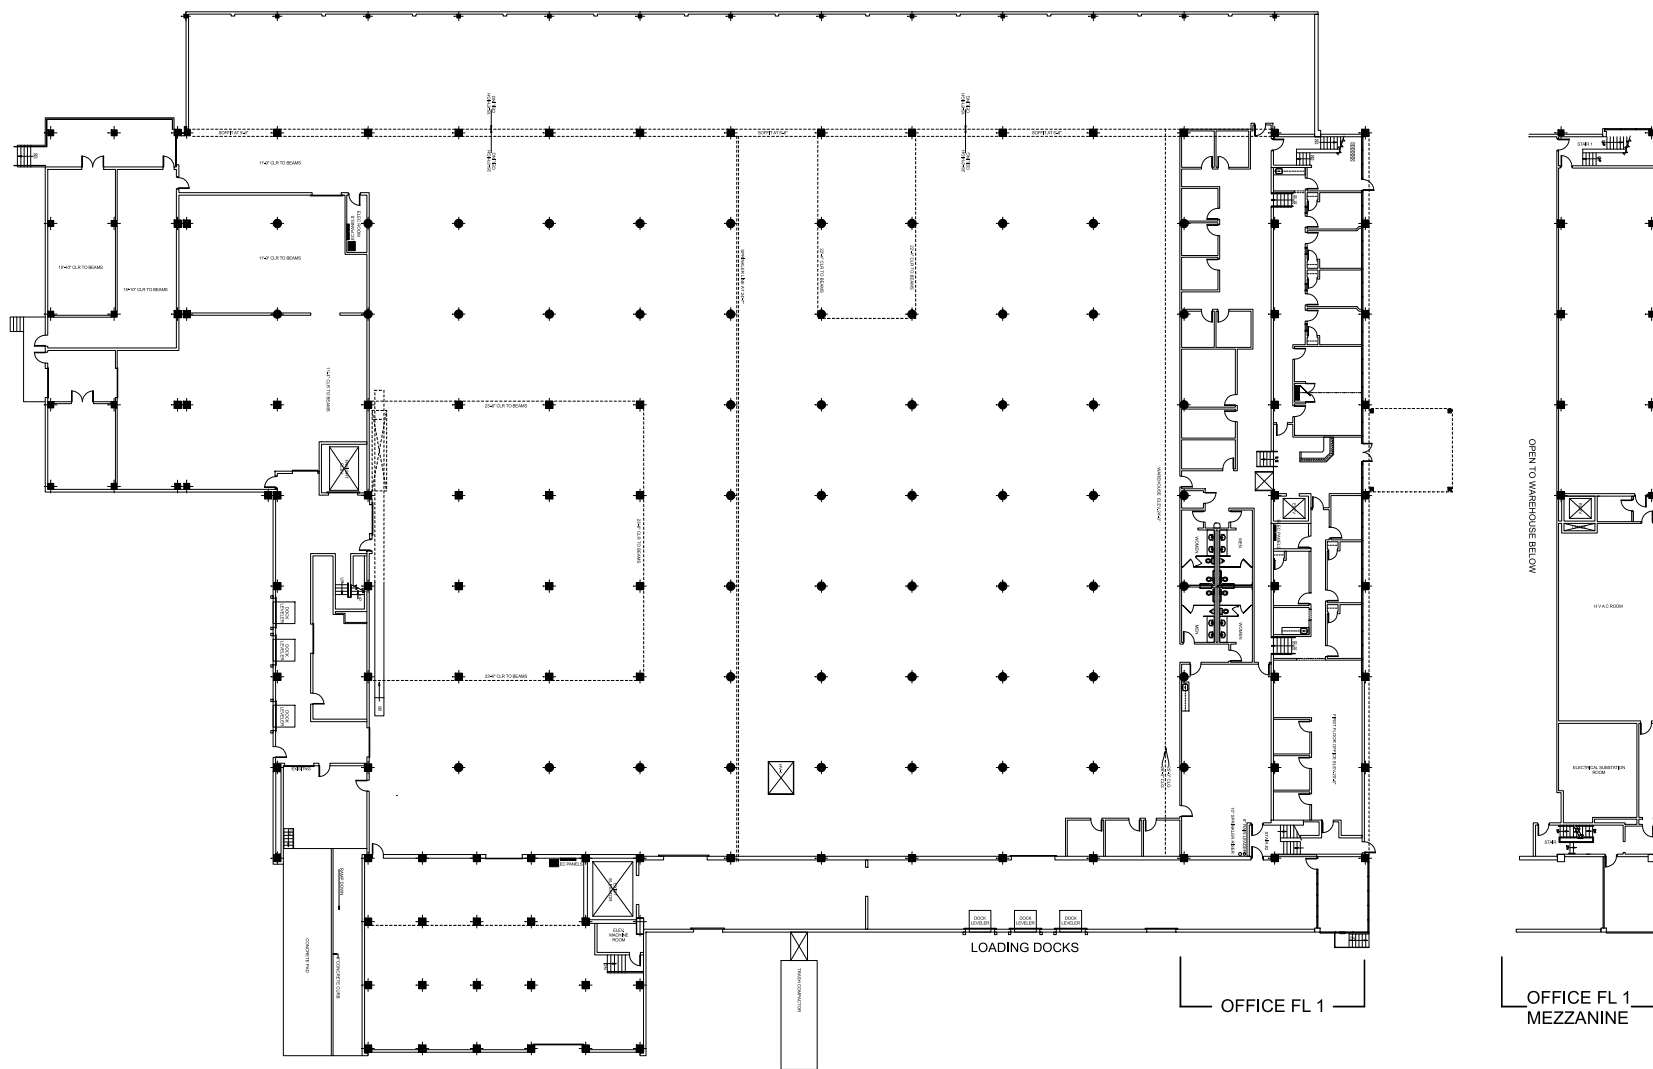

**425 MEDFORD STREET IN CHARLESTOWN
WITHIN THE SCHRAFFT'S CITY CENTER COMPLEX**

FLOOR ONE

73,824 SF
WAREHOUSE
10,054 SF
OFFICE
5,807 SF
OFFICE - MEZZANINE

FLOOR TWO

54,221 SF
WAREHOUSE
10,965 SF
OFFICE
7,000 SF
OFFICE - MEZZANINE

FLOOR THREE

21,142 SF
WAREHOUSE