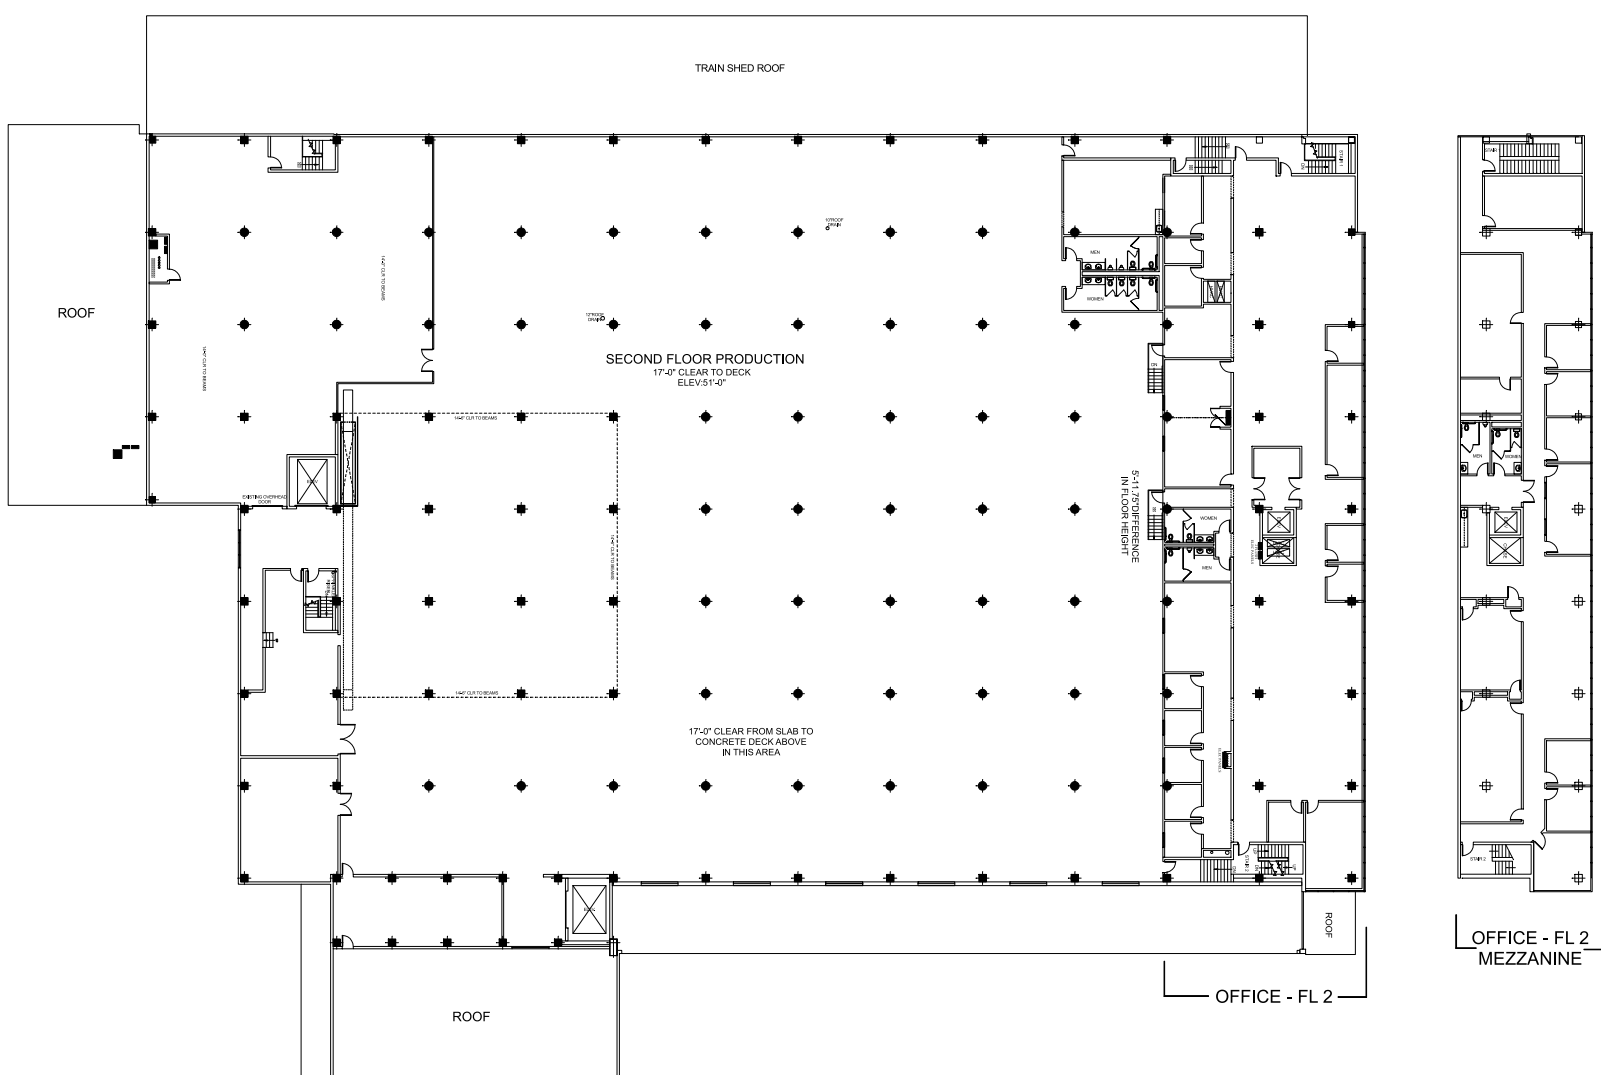

**425 MEDFORD STREET IN CHARLESTOWN
WITHIN THE SCHRAFFT'S CITY CENTER COMPLEX**

FLOOR ONE

73,824 SF
WAREHOUSE
10,054 SF
OFFICE
5,807 SF
OFFICE - MEZZANINE

FLOOR TWO

54,221 SF
WAREHOUSE
10,965 SF
OFFICE
7,000 SF
OFFICE - MEZZANINE

FLOOR THREE

21,142 SF
WAREHOUSE