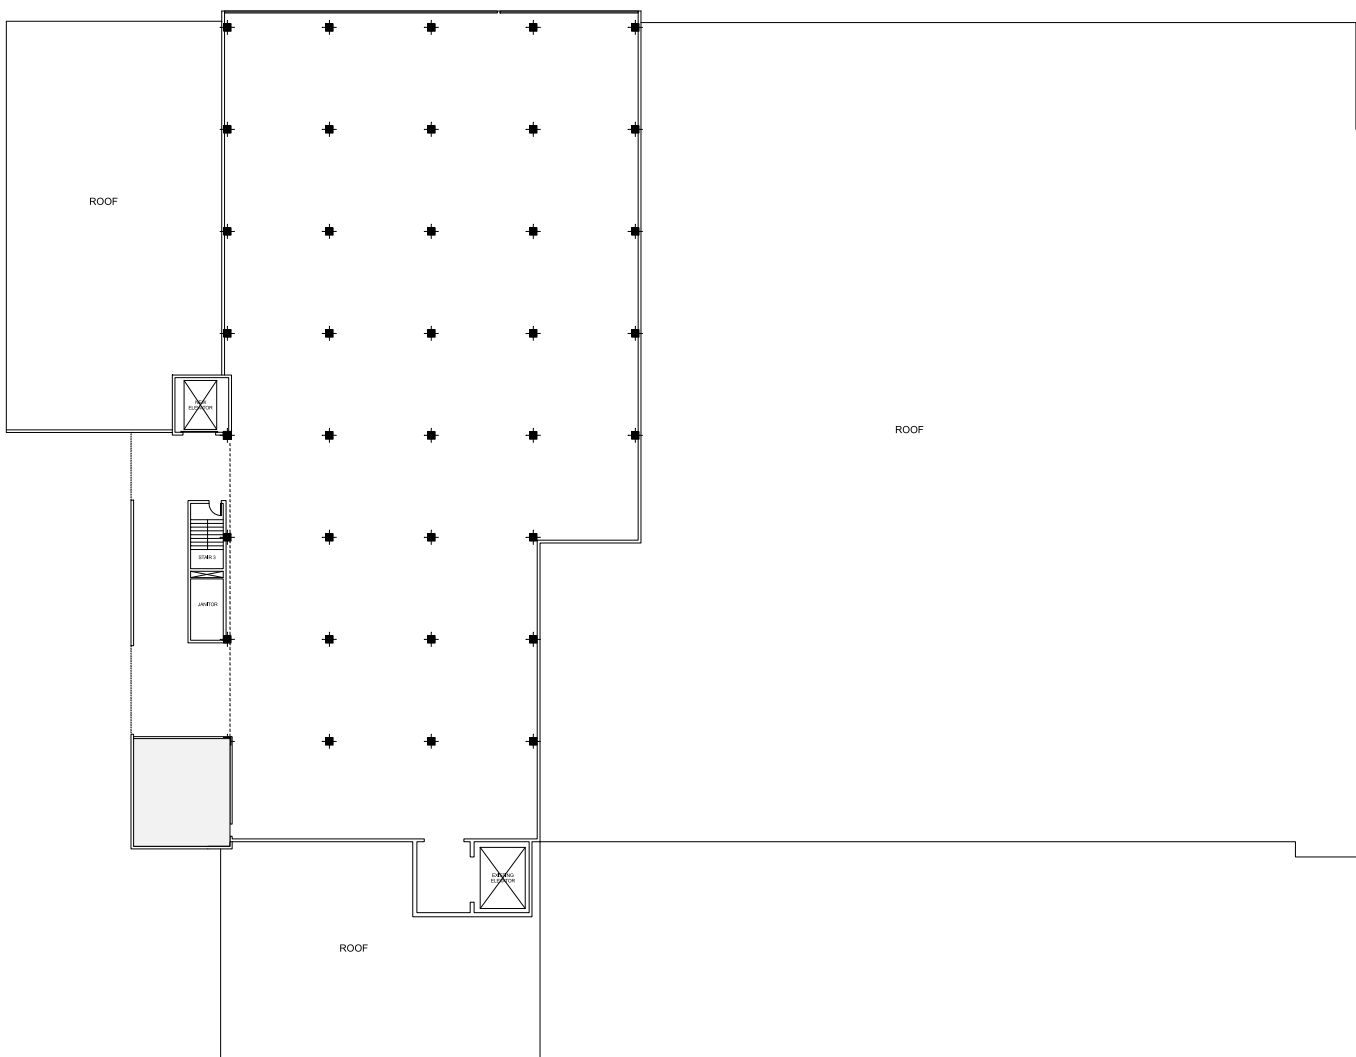

**425 MEDFORD STREET IN CHARLESTOWN
WITHIN THE SCHRAFFT'S CITY CENTER COMPLEX**

FLOOR ONE

73,824 SF
WAREHOUSE
10,054 SF
OFFICE
5,807 SF
OFFICE - MEZZANINE

FLOOR TWO

54,221 SF
WAREHOUSE
10,965 SF
OFFICE
7,000 SF
OFFICE - MEZZANINE

FLOOR THREE

21,142 SF
WAREHOUSE