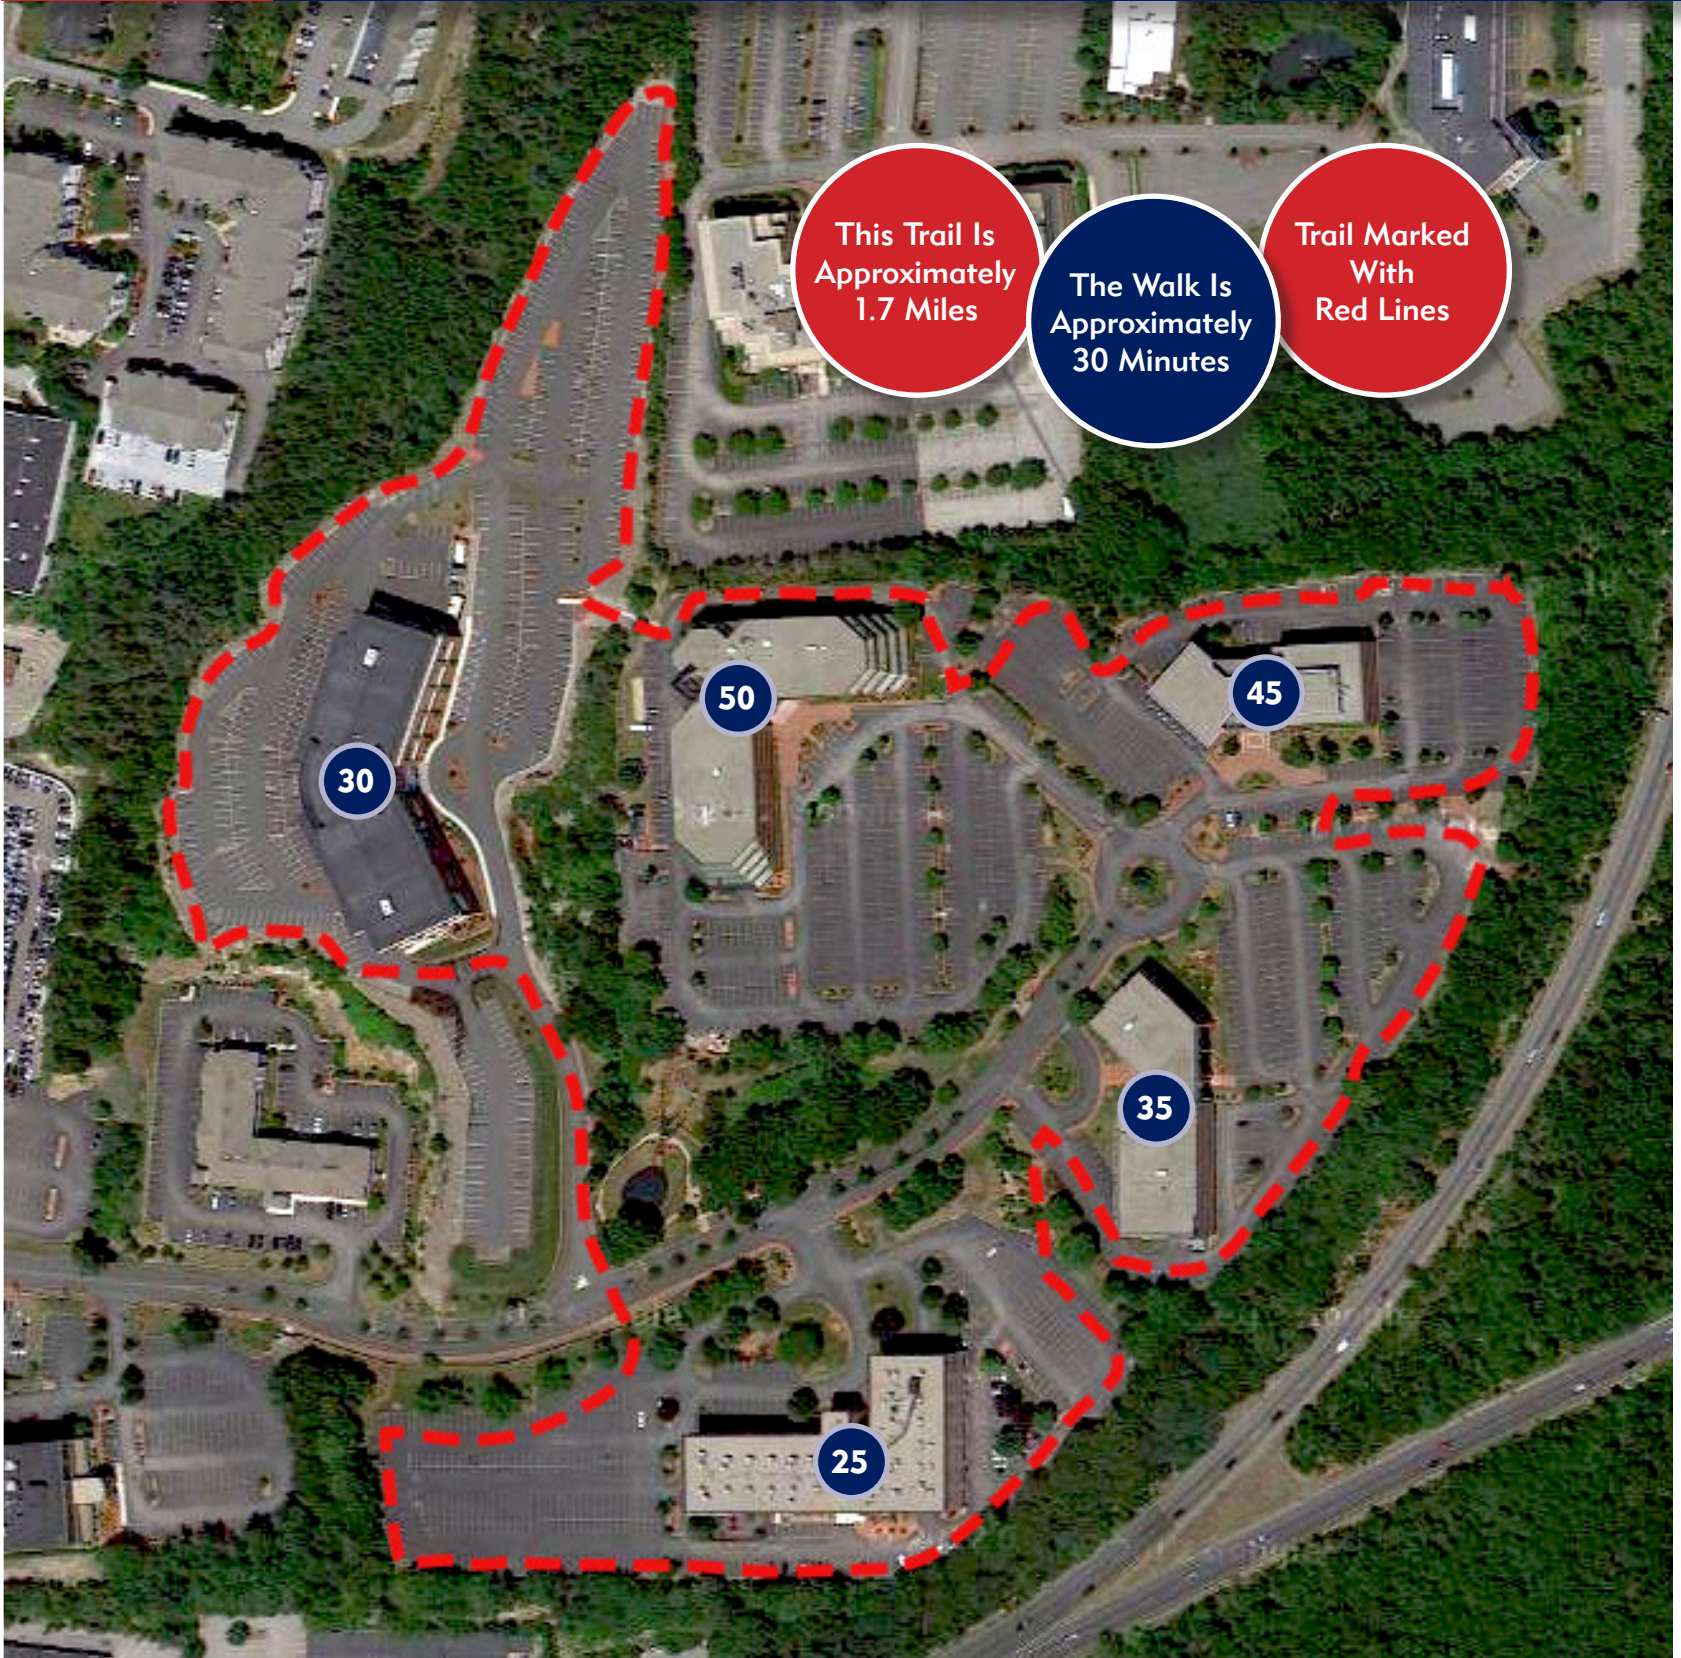

BRAINTREE HILL  
OFFICE PARK

# WALKING TRAIL MAP FOR BRAINTREE HILL OFFICE PARK

This Trail Is  
Approximately  
1.7 Miles

The Walk Is  
Approximately  
30 Minutes

Trail Marked  
With  
Red Lines

30

50

45

35